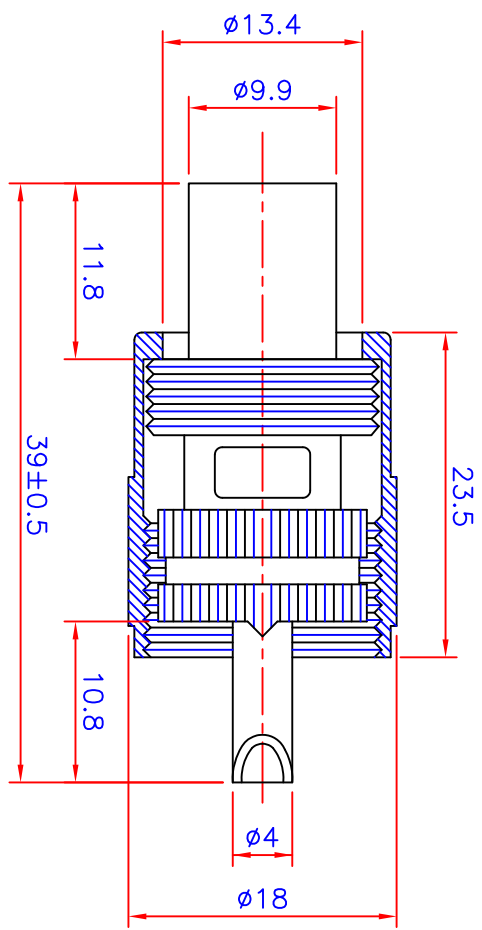

RoHS

SPECIFICATION  
 UHF MALE CONNECTOR  
 TWIST ON , RG58 , DELRIN INSULATION , NICKEL PLATED  
 PIN GOLD  
 UHF 公 , TWIST ON TYPE ,RG58,  
 鉍主體鍍鎳, 塑膠絕緣,銅車中心鍍鎳, 銅外殼, 鍍鎳  
 PIN 鍍金

UHF MALE TWIST TYPE

	TL4102
(A)	RG 58U
(B)	RG 59U
(C)	
(D)	
(E)	

NO.	DESCRIPTION	QTY	MATERIAL	SPECIFICATION	REMARK
DRAW BY	周佩君	051408	SCALE	1 : 2	ITEM NO. TL4102-58-ZDNG
DEGN BY					TITLE UHF CONNECTORS
APPD BY			UNIT	MM	

DATE	DRAWG BY	REVISED	同利企業有限公司	TELE LONG ENTERPRISE CO.,LTD	DRAWING NO.	TL4102-58-ZDNG-TN05-C
------	----------	---------	----------	------------------------------	-------------	-----------------------