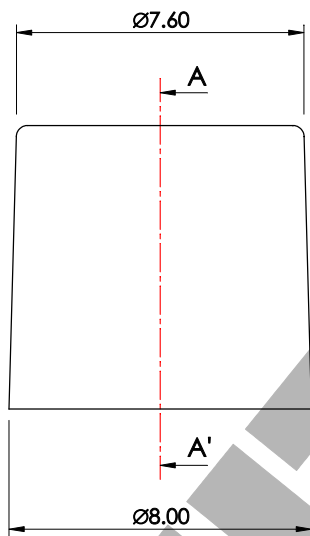

*開關產品未經SWITRONIC同意，請勿拆解，否則無法負品質及安全責任。
Please do not decompose the switch without any permission from SWITRONIC, otherwise the quality and safety responsibility could not be guaranteed.

RoHS compliant

*本圖面若與目錄之規格尺寸不符，以本圖面規格尺寸為主。
Below is our main specification if different from catalog.

Note: Please check the actual size, do not scale the drawing page.

產品 PRODUCT		Cap		型號 MODEL NO.		T701C13B-G	
比例 SCALE	5 : 1	單位 UNIT	mm	<div style="display: flex; justify-content: space-between; align-items: center;"> <div style="text-align: center;"> </div> <div style="text-align: center;"> </div> </div> <p style="text-align: center;">一綺電子企業股份有限公司</p> <p>總公司：110 台北市信義路四段415號13樓之3 13F-3 NO. 415, SEC. 4, HSIN YI ROAD, TAIPEI, TAIWAN TEL : 886-2-27290229 (Rep.) FAX : 886-2-27582086 URL : http://www.switronic.com.tw E-MAIL : switches@ms36.hinet.net</p>			
公差 TOLERANCE	.X=±0.3mm, .XX=±0.2mm						
製圖 DRAWN BY	核圖 CHECKED BY	主管 APPROVED BY					
Peter Kuo	Chuck Young	Margaret Lee					