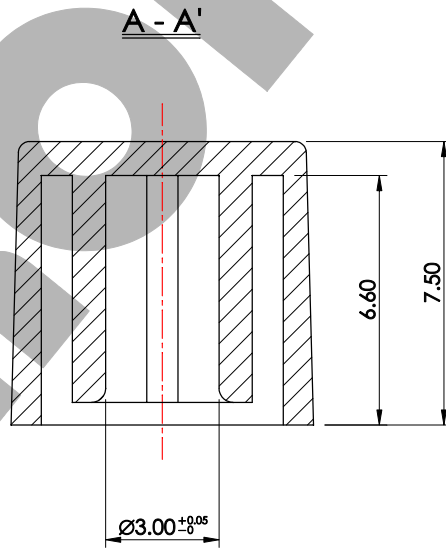

*開關產品未經SWITRONIC同意，請勿拆解，否則無法負品質及安全責任。
Please do not decompose the switch without any permission from SWITRONIC, otherwise the quality and safety responsibility could not be guaranteed.

RoHS compliant

*本圖面若與目錄之規格尺寸不符，以本圖面規格尺寸為主。
Below is our main specification if different from catalog.

Note: Please check the actual size, do not scale the drawing page.

產品 PRODUCT		Cap		型號 MODEL NO.		T701C13B-G	
比例 SCALE	5 : 1	單位 UNIT	mm	<div style="display: flex; justify-content: space-between; align-items: center;"> <div style="text-align: center;"> </div> <div style="text-align: center;"> </div> </div> <p style="text-align: center;">一綺電子企業股份有限公司</p> <p>總公司：110 台北市信義路四段415號13樓之3 13F-3 NO. 415, SEC. 4, HSIN YI ROAD, TAIPEI, TAIWAN TEL : 886-2-27290229 (Rep.) FAX : 886-2-27582086 URL : http://www.switronic.com.tw E-MAIL : switches@ms36.hinet.net</p>			
公差 TOLERANCE	.X=±0.3mm, .XX=±0.2mm						
製圖 DRAWN BY	核圖 CHECKED BY	主管 APPROVED BY					
Peter Kuo	Chuck Young	Margaret Lee					