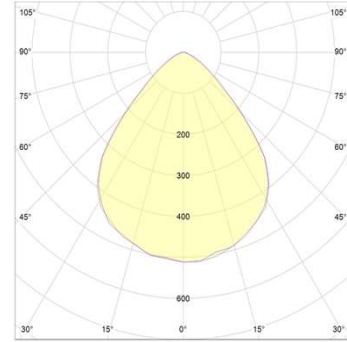

#### 1.General Information

- ✓ Lens Material: PC
- ✓ Size: D184MM
- ✓ Beam angle: 90°
- ✓ Compatibility: 3030/2835(PHILIPS/ LUMILEDS)
- ✓ Efficiency: 96%
- ✓ Fasten: Screw
- ✓ IP class: IP65
- ✓ Seal: Silicon gasket
- ✓ RoHS: YES
- ✓ Color: Matt

## 3.OPTICAL DATA

### 1) Simulation Data

Brand: Luxeon

LED model: 3030

Light colour: White

FWTM: H121.6°,V124.6°

FWHM: H87.3°,V88°

### 2) Test Data

Brand: Luxeon

LED model: 3030

Light colour: White

FWTM: H125°,V127.8°

FWHM: H94.8°,V93.5°