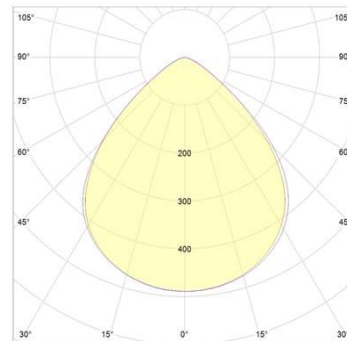

#### 1.General Information

- ✓ Lens Material: PC
- ✓ Size: D184MM
- ✓ Beam angle: 90°
- ✓ Compatibility: 3030/2835(PHILIPS/ LUMILEDS)
- ✓ Efficiency: 96%
- ✓ Fasten: Screw
- ✓ IP class: IP65
- ✓ Seal: Silicon gasket
- ✓ RoHS: YES
- ✓ Color: Matt

## 3.OPTICAL DATA

### 1) Simulation Data

Brand: Luxeon

LED model: 3030

Light colour: White

FWTM: H121.6°,V124.6°

FWHM: H87.3°,V88°

### 2) Test Data

Brand: Luxeon

LED model: 3030

Light colour: White

FWTM: H125°,V127.8°

FWHM: H94.8°,V93.5°