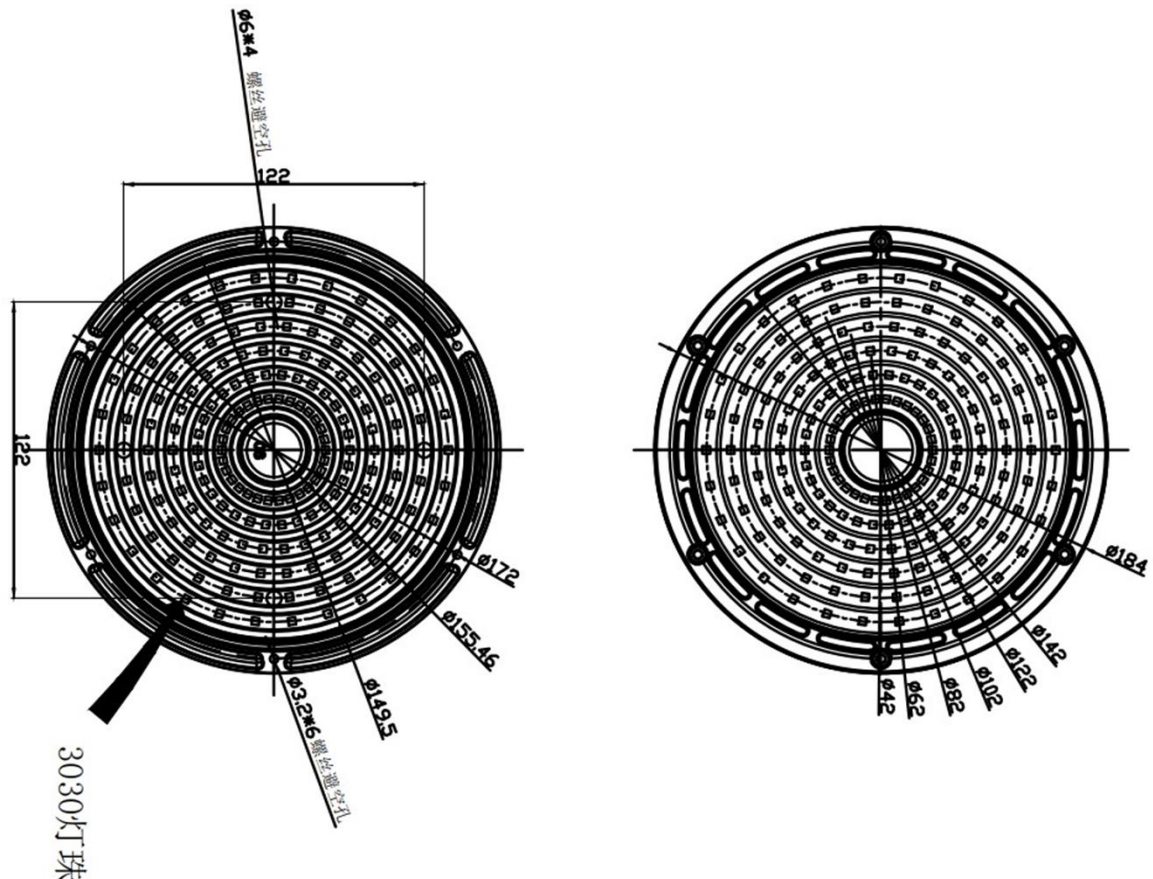

2.MECHANICAL SPECIFICATION

UNIT:MM