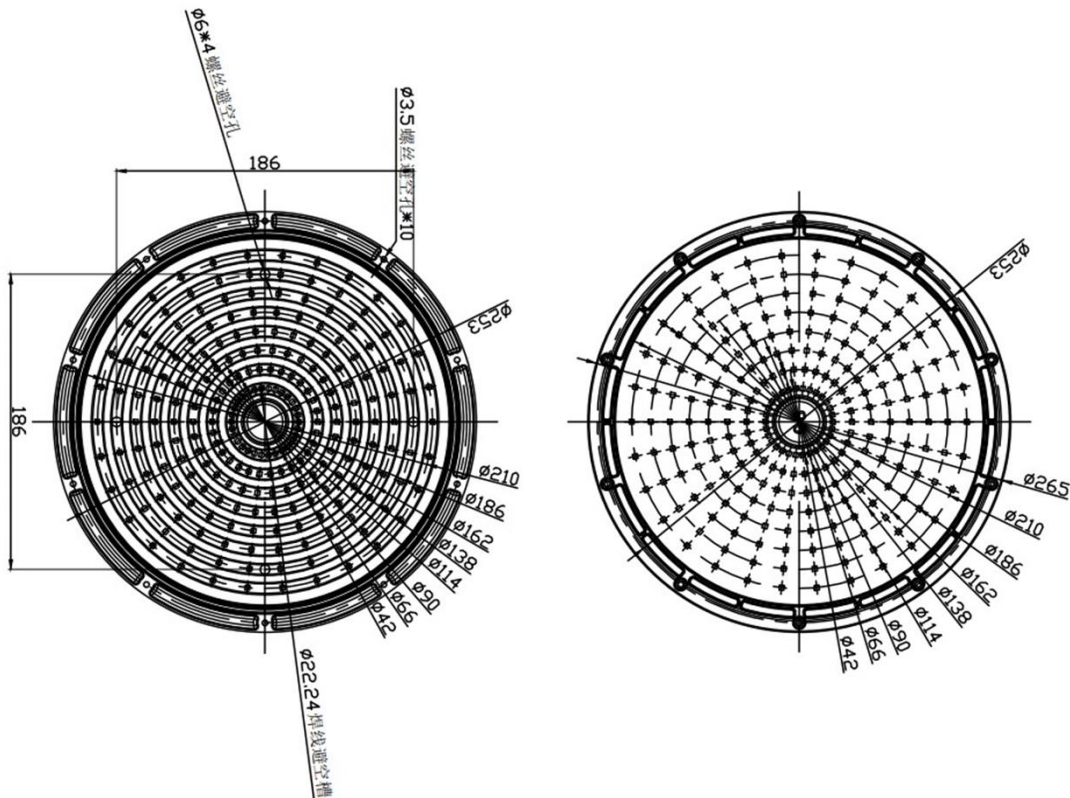

DATASHEET

UFO Highbay Lens

S01.01.01.127 _UFO-D265-XX-60

1.General Information

- ✓ Lens Material: PC
- ✓ Size: D265MM
- ✓ Beam angle: 60°
- ✓ Compatibility: 2835 3030
- ✓ Efficiency: 96%
- ✓ Fasten: Screw
- ✓ IP class: IP65
- ✓ Seal: Silicon gasket
- ✓ RoHS: YES
- ✓ Color: Matt

2.MECHANICAL SPECIFICATION

UNIT:MM

3.OPTICAL DATA

1) Simulation Data

Brand: Luxeon

LED model: 2835

Light colour: White

FWTM: H108.3°,V108.5°

FWHM: H66.6°,V66.6°

2) Test Data

Brand: Not simulate

LED model: Not simulate

Light colour: Not simulate

FWTM: Not simulate

FWHM: Not simulate

4.Usage and Maintenance