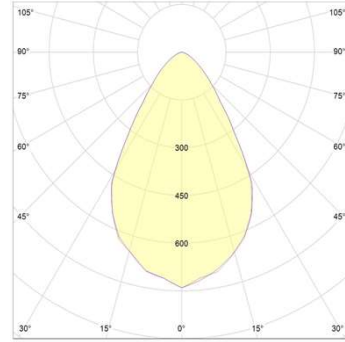

DATASHEET

UFO Highbay Lens

S01.01.01.127 _UFO-D265-XX-60

1.General Information

- ✓ Lens Material: PC
- ✓ Size: D265MM
- ✓ Beam angle: 60°
- ✓ Compatibility: 2835 3030
- ✓ Efficiency: 96%
- ✓ Fasten: Screw
- ✓ IP class: IP65
- ✓ Seal: Silicon gasket
- ✓ RoHS: YES
- ✓ Color: Matt

2.MECHANICAL SPECIFICATION

UNIT:MM

3.OPTICAL DATA

1) Simulation Data

Brand: Luxeon

LED model: 2835

Light colour: White

FWTM: H108.3°,V108.5°

FWHM: H66.6°,V66.6°

2) Test Data

Brand: Not simulate

LED model: Not simulate

Light colour: Not simulate

FWTM: Not simulate

FWHM: Not simulate

4.Usage and Maintenance