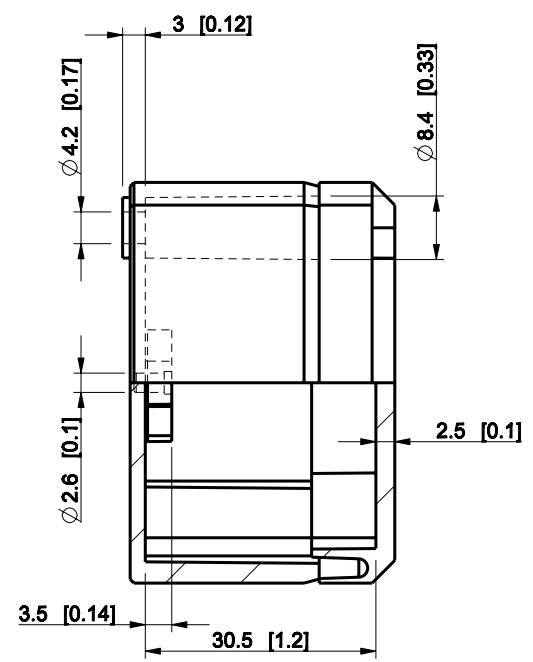

ID	Description	Date	By	Appr.
A				

Dimensions in mm [inches]

Material: ABS	Color: RAL 7035
---------------	-----------------

Supplier:	Tool No:	Weight [kg]: 0.04	Volume:
-----------	----------	-------------------	---------

model DABP050504G PART drawing CUBO_D_1_DRAWING	 		<h1>DABP050504G</h1>	Replaces:	
	ENSTO CONTROL			Replaced:	
	Scale	Date		18.12.08	Drw No: A
	1:1	By		PKos	Ref: -
	-	Checked			Code: DABP050504G
-	Ctrl		Sheet No:		