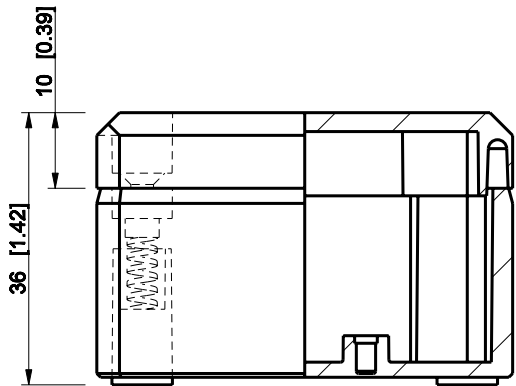

ID	Description	Date	By	Appr.
A				

Dimensions in mm [inches]

Material: ABS	Color: RAL 7035
---------------	-----------------

Supplier:	Tool No:	Weight [kg]: 0.04	Volume:
-----------	----------	-------------------	---------

model DABP050504G PART drawing CUBO_D_1_DRAWING	 		<h1>DABP050504G</h1>	Replaces:	
	ENSTO CONTROL			Replaced:	
	Scale	Date		18.12.08	Drw No: A
	1:1	By		PKos	Ref: -
	-	Checked			Code: DABP050504G
-	Ctrl		Sheet No:		