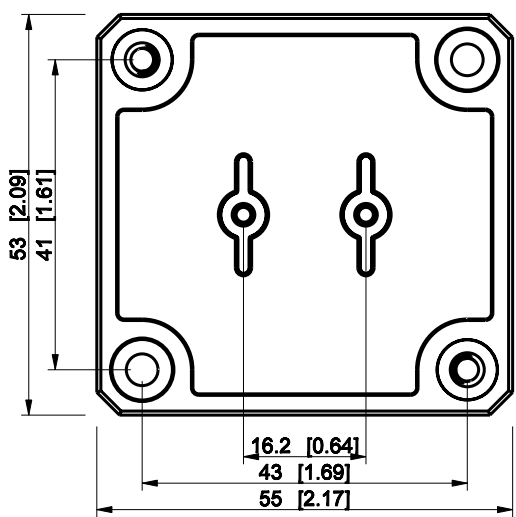

ID	Description	Date	By	Appr.
A				

Dimensions in mm [inches]

Material: ABS	Color: RAL 7035
---------------	-----------------

Supplier:	Tool No:	Weight [kg]: 0.04	Volume:
-----------	----------	-------------------	---------

model DABP050504G PART drawing CUBO_D_1_DRAWING	 		<h1>DABP050504G</h1>	Replaces:	
	ENSTO CONTROL			Replaced:	
	Scale	Date		18.12.08	Drw No: A
	1:1	By		PKos	Ref: -
	-	Checked			Code: DABP050504G
-	Ctrl		Sheet No:		