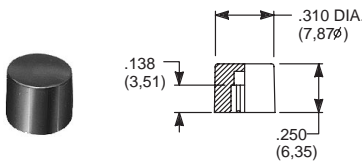

EP & TP SERIES, .100" DIA. PLUNGERS

PART NO.

- 465801000** WHITE
- 465802000** BLACK
- 465803000** RED

8600 & KM33 SERIES, .106" DIA. PLUNGERS

PART NO.

- 785101000** WHITE
- 785102000** BLACK
- 785103000** RED

8020, 8060, E010, E020, KM11, L & TP SERIES, .122" DIA. PLUNGERS

PART NO.

- 708901000** WHITE
- 708902000** BLACK
- 708903000** RED

8020, 8060, E010, E020, KM11 & L SERIES, .122" DIA. PLUNGERS

PART NO.

- 752701000** WHITE
- 752702000** BLACK
- 752703000** RED

8020, 8060, E010, E020, KM11, L & TP SERIES .122" DIA. PLUNGERS

PART NO.

- 801801000** WHITE
- 801802000** BLACK
- 801803000** RED

.157" DIA. PLUNGERS

PART NO.

- 267A01000** WHITE
- 267A02000** BLACK
- 267A03000** RED