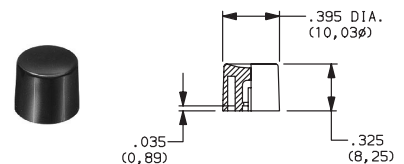

FOR SERIES
85X2T, 8534T
Models only

PART NO.

- 893101000** WHITE
- 893102000** BLACK
- 893103000** RED

FOR SERIES
85X1T, 8532T1,
8533T, 8534T1 Models only

8020, 8050, E010, E020 & L SERIES, .122" DIA. SNAP-FITTING PLUNGERS

PART NO.

- 894001000** WHITE
- 894002000** BLACK
- 894003000** RED

EP11 & EP12 MODELS, .100 DIA. SNAP-FITTING PLUNGERS

PART NO.

- 585A01000** WHITE
- 585A02000** BLACK
- 585A03000** RED

EP11 & EP12 MODELS, .100 DIA. SNAP-FITTING PLUNGERS

PART NO.

- 785A01000** WHITE
- 785A02000** BLACK
- 785A03000** RED

8020, 8050, E010, E020 & L SERIES, .122" DIA. SNAP-FITTING PLUNGERS

PART NO.

- 894101000** WHITE
- 894102000** BLACK
- 894103000** RED

MATERIAL