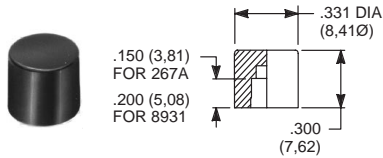

EP & TP SERIES, .100" DIA. PLUNGERS

PART NO.

- 465801000** WHITE
- 465802000** BLACK
- 465803000** RED

8600 & KM33 SERIES, .106" DIA. PLUNGERS

PART NO.

- 785101000** WHITE
- 785102000** BLACK
- 785103000** RED

8020, 8060, E010, E020, KM11, L & TP SERIES, .122" DIA. PLUNGERS

PART NO.

- 708901000** WHITE
- 708902000** BLACK
- 708903000** RED

8020, 8060, E010, E020, KM11 & L SERIES, .122" DIA. PLUNGERS

PART NO.

- 752701000** WHITE
- 752702000** BLACK
- 752703000** RED

8020, 8060, E010, E020, KM11, L & TP SERIES .122" DIA. PLUNGERS

PART NO.

- 801801000** WHITE
- 801802000** BLACK
- 801803000** RED

.157" DIA. PLUNGERS

PART NO.

- 267A01000** WHITE
- 267A02000** BLACK
- 267A03000** RED