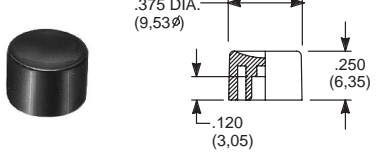

EP & TP SERIES, .100" DIA. PLUNGERS

PART NO.

- 465801000** WHITE
- 465802000** BLACK
- 465803000** RED

8600 & KM33 SERIES, .106" DIA. PLUNGERS

PART NO.

- 785101000** WHITE
- 785102000** BLACK
- 785103000** RED

8020, 8060, E010, E020, KM11, L & TP SERIES, .122" DIA. PLUNGERS

PART NO.

- 708901000** WHITE
- 708902000** BLACK
- 708903000** RED

8020, 8060, E010, E020, KM11 & L SERIES, .122" DIA. PLUNGERS

PART NO.

- 752701000** WHITE
- 752702000** BLACK
- 752703000** RED

8020, 8060, E010, E020, KM11, L & TP SERIES .122" DIA. PLUNGERS

PART NO.

- 801801000** WHITE
- 801802000** BLACK
- 801803000** RED

.157" DIA. PLUNGERS

PART NO.

- 267A01000** WHITE
- 267A02000** BLACK
- 267A03000** RED