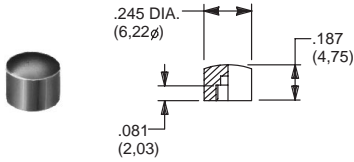

CAPS

EP & TP SERIES, .100" DIA. PLUNGERS

PART NO.

- 508101000** WHITE
- 508102000** BLACK
- 508103000** RED

TP SERIES, .100" DIA. PLUNGERS (Recommended for S9 plunger)

PART NO.

- 538701000** WHITE
- 538702000** BLACK
- 538703000** RED

EP & TP SERIES, .100" DIA. PLUNGERS

PART NO.

- 465801000** WHITE
- 465802000** BLACK
- 465803000** RED

8600 & KM33 SERIES, .106" DIA. PLUNGERS

PART NO.

- 785101000** WHITE
- 785102000** BLACK
- 785103000** RED

8020, 8060, E010, E020, KM11, L & TP SERIES, .122" DIA. PLUNGERS

PART NO.

- 708901000** WHITE
- 708902000** BLACK
- 708903000** RED

8020, 8060, E010, E020, KM11 & L SERIES, .122" DIA. PLUNGERS

PART NO.

- 752701000** WHITE
- 752702000** BLACK
- 752703000** RED

PART NO.

- 785A01000** WHITE
- 785A02000** BLACK
- 785A03000** RED

8020, 8050, E010, E020 & L SERIES, .122" DIA. SNAP-FITTING PLUNGERS

PART NO.

- 894101000** WHITE
- 894102000** BLACK
- 894103000** RED

MATERIAL