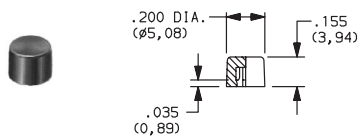

FOR SERIES
85X2T, 8534T
Models only

PART NO.

- 893101000** WHITE
- 893102000** BLACK
- 893103000** RED

FOR SERIES
85X1T, 8532T1,
8533T, 8534T1 Models only

8020, 8050, E010, E020 & L SERIES, .122" DIA. SNAP-FITTING PLUNGERS

PART NO.

- 894001000** WHITE
- 894002000** BLACK
- 894003000** RED

EP11 & EP12 MODELS, .100 DIA. SNAP-FITTING PLUNGERS

PART NO.

- 585A01000** WHITE
- 585A02000** BLACK
- 585A03000** RED

EP11 & EP12 MODELS, .100 DIA. SNAP-FITTING PLUNGERS

PART NO.

- 785A01000** WHITE
- 785A02000** BLACK
- 785A03000** RED

8020, 8050, E010, E020 & L SERIES, .122" DIA. SNAP-FITTING PLUNGERS

PART NO.

- 894101000** WHITE
- 894102000** BLACK
- 894103000** RED

MATERIAL