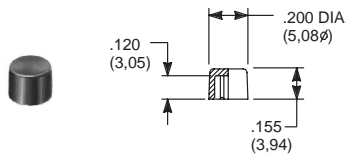

CAPS

EP & TP SERIES, .100" DIA. PLUNGERS

PART NO.

- 508101000** WHITE
- 508102000** BLACK
- 508103000** RED

TP SERIES, .100" DIA. PLUNGERS (Recommended for S9 plunger)

PART NO.

- 538701000** WHITE
- 538702000** BLACK
- 538703000** RED

EP & TP SERIES, .100" DIA. PLUNGERS

PART NO.

- 465801000** WHITE
- 465802000** BLACK
- 465803000** RED

8600 & KM33 SERIES, .106" DIA. PLUNGERS

PART NO.

- 785101000** WHITE
- 785102000** BLACK
- 785103000** RED

8020, 8060, E010, E020, KM11, L & TP SERIES, .122" DIA. PLUNGERS

PART NO.

- 708901000** WHITE
- 708902000** BLACK
- 708903000** RED

8020, 8060, E010, E020, KM11 & L SERIES, .122" DIA. PLUNGERS

PART NO.

- 752701000** WHITE
- 752702000** BLACK
- 752703000** RED

8020, 8060, E010, E020, KM11, L & TP SERIES .122" DIA. PLUNGERS

PART NO.

- 801801000** WHITE
- 801802000** BLACK
- 801803000** RED

.157" DIA. PLUNGERS

PART NO.

- 267A01000** WHITE
- 267A02000** BLACK
- 267A03000** RED