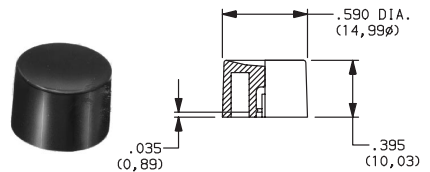

8020, 8060, E010, E020, KM11, L & TP SERIES, .122" DIA. PLUNGERS

PART NO.

- 708901000** WHITE
- 708902000** BLACK
- 708903000** RED

8020, 8060, E010, E020, KM11 & L SERIES, .122" DIA. PLUNGERS

PART NO.

- 752701000** WHITE
- 752702000** BLACK
- 752703000** RED

8020, 8060, E010, E020, KM11, L & TP SERIES .122" DIA. PLUNGERS

PART NO.

- 801801000** WHITE
- 801802000** BLACK
- 801803000** RED

.157" DIA. PLUNGERS

PART NO.

- 267A01000** WHITE
- 267A02000** BLACK
- 267A03000** RED

FOR SERIES
85X2T, 8534T
Models only

PART NO.

- 893101000** WHITE
- 893102000** BLACK
- 893103000** RED

FOR SERIES
85X1T, 8532T1,
8533T, 8534T1 Models only

8020, 8050, E010, E020 & L SERIES, .122" DIA. SNAP-FITTING PLUNGERS

PART NO.

- 785A01000** WHITE
- 785A02000** BLACK
- 785A03000** RED

8020, 8050, E010, E020 & L SERIES, .122" DIA. SNAP-FITTING PLUNGERS

PART NO.

- 894101000** WHITE
- 894102000** BLACK
- 894103000** RED

MATERIAL