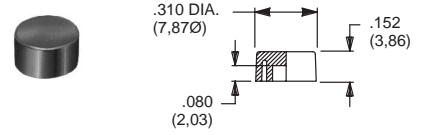

CAPS

EP & TP SERIES, .100" DIA. PLUNGERS

PART NO.

- 508101000** WHITE
- 508102000** BLACK
- 508103000** RED

TP SERIES, .100" DIA. PLUNGERS (Recommended for S9 plunger)

PART NO.

- 538701000** WHITE
- 538702000** BLACK
- 538703000** RED

EP & TP SERIES, .100" DIA. PLUNGERS

PART NO.

- 465801000** WHITE
- 465802000** BLACK
- 465803000** RED

8600 & KM33 SERIES, .106" DIA. PLUNGERS

PART NO.

- 785101000** WHITE
- 785102000** BLACK
- 785103000** RED

8020, 8060, E010, E020, KM11, L & TP SERIES, .122" DIA. PLUNGERS

PART NO.

- 708901000** WHITE
- 708902000** BLACK
- 708903000** RED

8020, 8060, E010, E020, KM11 & L SERIES, .122" DIA. PLUNGERS

PART NO.

- 752701000** WHITE
- 752702000** BLACK
- 752703000** RED

8020, 8060, E010, E020, KM11, L & TP SERIES .122" DIA. PLUNGERS

PART NO.

- 801801000** WHITE
- 801802000** BLACK
- 801803000** RED

.157" DIA. PLUNGERS

PART NO.

- 267A01000** WHITE
- 267A02000** BLACK
- 267A03000** RED