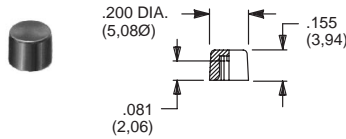

CAPS

EP & TP SERIES, .100" DIA. PLUNGERS

PART NO.

- 508101000** WHITE
- 508102000** BLACK
- 508103000** RED

TP SERIES, .100" DIA. PLUNGERS (Recommended for S9 plunger)

PART NO.

- 538701000** WHITE
- 538702000** BLACK
- 538703000** RED

EP & TP SERIES, .100" DIA. PLUNGERS

PART NO.

- 465801000** WHITE
- 465802000** BLACK
- 465803000** RED

8600 & KM33 SERIES, .106" DIA. PLUNGERS

PART NO.

- 785101000** WHITE
- 785102000** BLACK
- 785103000** RED

8020, 8060, E010, E020, KM11, L & TP SERIES, .122" DIA. PLUNGERS

PART NO.

- 708901000** WHITE
- 708902000** BLACK
- 708903000** RED

8020, 8060, E010, E020, KM11 & L SERIES, .122" DIA. PLUNGERS

PART NO.

- 752701000** WHITE
- 752702000** BLACK
- 752703000** RED

PART NO.

- 785A01000** WHITE
- 785A02000** BLACK
- 785A03000** RED

8020, 8050, E010, E020 & L SERIES, .122" DIA. SNAP-FITTING PLUNGERS

PART NO.

- 894101000** WHITE
- 894102000** BLACK
- 894103000** RED

MATERIAL