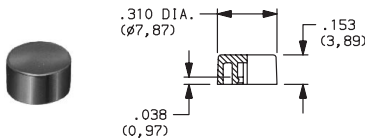

8020, 8060, E010, E020, KM11, L & TP SERIES .122" DIA. PLUNGERS

PART NO.

- 801801000** WHITE
- 801802000** BLACK
- 801803000** RED

.157" DIA. PLUNGERS

PART NO.

- 267A01000** WHITE
- 267A02000** BLACK
- 267A03000** RED

FOR SERIES
85X2T, 8534T
Models only

PART NO.

- 893101000** WHITE
- 893102000** BLACK
- 893103000** RED

FOR SERIES
85X1T, 8532T1,
8533T, 8534T1 Models only

8020, 8050, E010, E020 & L SERIES, .122" DIA. SNAP-FITTING PLUNGERS

PART NO.

- 894001000** WHITE
- 894002000** BLACK
- 894003000** RED

EP11 & EP12 MODELS, .100 DIA. SNAP-FITTING PLUNGERS

PART NO.

- 585A01000** WHITE
- 585A02000** BLACK
- 585A03000** RED

EP11 & EP12 MODELS, .100 DIA. SNAP-FITTING PLUNGERS

PART NO.

- 785A01000** WHITE
- 785A02000** BLACK
- 785A03000** RED

8020, 8050, E010, E020 & L SERIES, .122" DIA. SNAP-FITTING PLUNGERS

PART NO.

- 894101000** WHITE
- 894102000** BLACK
- 894103000** RED

MATERIAL