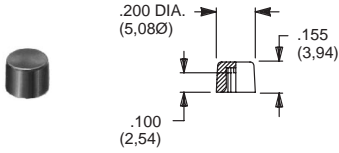

CAPS

EP & TP SERIES, .100" DIA. PLUNGERS

PART NO.

- 508101000** WHITE
- 508102000** BLACK
- 508103000** RED

TP SERIES, .100" DIA. PLUNGERS (Recommended for S9 plunger)

PART NO.

- 538701000** WHITE
- 538702000** BLACK
- 538703000** RED

EP & TP SERIES, .100" DIA. PLUNGERS

PART NO.

- 465801000** WHITE
- 465802000** BLACK
- 465803000** RED

8600 & KM33 SERIES, .106" DIA. PLUNGERS

PART NO.

- 785101000** WHITE
- 785102000** BLACK
- 785103000** RED

8020, 8060, E010, E020, KM11, L & TP SERIES, .122" DIA. PLUNGERS

PART NO.

- 708901000** WHITE
- 708902000** BLACK
- 708903000** RED

8020, 8060, E010, E020, KM11 & L SERIES, .122" DIA. PLUNGERS

PART NO.

- 752701000** WHITE
- 752702000** BLACK
- 752703000** RED

8020, 8060, E010, E020, KM11, L & TP SERIES .122" DIA. PLUNGERS

PART NO.

- 801801000** WHITE
- 801802000** BLACK
- 801803000** RED

.157" DIA. PLUNGERS

PART NO.

- 267A01000** WHITE
- 267A02000** BLACK
- 267A03000** RED