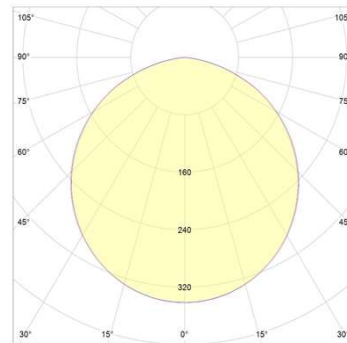

2.MECHANICAL SPECIFICATION

UNIT:MM

3.OPTICAL DATA

1) Simulation Data

Brand: Luxeon

LED model: 3030

Light colour: White

FWTM: H161.5°,V161.5°

FWHM: H114.8°,V115°

2) Test Data

Brand: Luxeon

LED model: 3030

Light colour: White

FWTM: H158.8°,V158.8°

FWHM: H116.3°,V116.4°

4.Usage and Maintenance