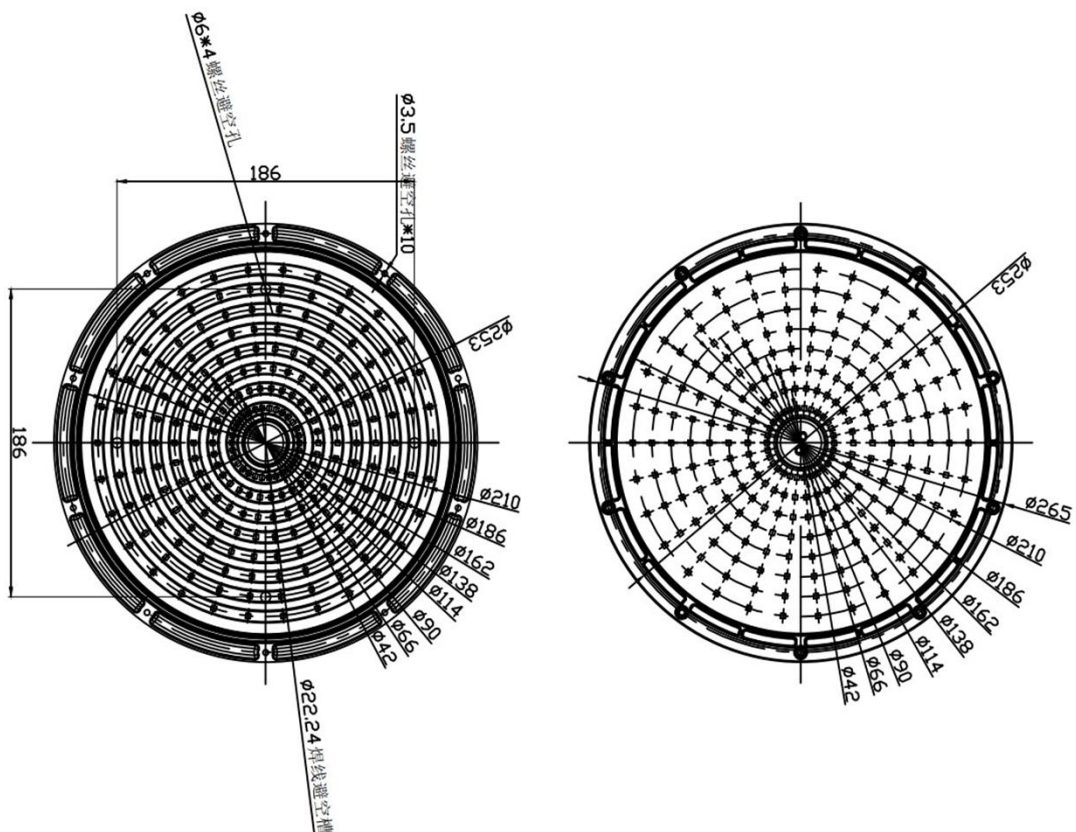

DATASHEET

UFO Highbay Lens

S01.01.01.073 _SS-D265-XX-120

1.General Information

- ✓ Lens Material: PC
- ✓ Size: D265MM
- ✓ Beam angle: 120°
- ✓ Compatibility: 3030/2835(PHILIPS/LUMILEDS)
- ✓ Efficiency: 96%
- ✓ Fasten: Screw
- ✓ IP class: IP65
- ✓ Seal: Silicon gasket
- ✓ RoHS: YES
- ✓ Color: Matt

2.MECHANICAL SPECIFICATION

UNIT:MM

3.OPTICAL DATA

1) Simulation Data

Brand: Luxeon

LED model: 3030

Light colour: White

FWTM: H161.5°,V161.5°

FWHM: H114.8°,V115°

2) Test Data

Brand: Luxeon

LED model: 3030

Light colour: White

FWTM: H158.8°,V158.8°

FWHM: H116.3°,V116.4°

4.Usage and Maintenance