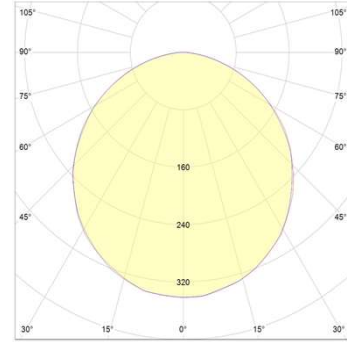

DATASHEET

UFO Highbay Lens

S01.01.01.073 _SS-D265-XX-120

1.General Information

- ✓ Lens Material: PC
- ✓ Size: D265MM
- ✓ Beam angle: 120°
- ✓ Compatibility: 3030/2835(PHILIPS/LUMILEDS)
- ✓ Efficiency: 96%
- ✓ Fasten: Screw
- ✓ IP class: IP65
- ✓ Seal: Silicon gasket
- ✓ RoHS: YES
- ✓ Color: Matt

2.MECHANICAL SPECIFICATION

UNIT:MM

3.OPTICAL DATA

1) Simulation Data

Brand: Luxeon

LED model: 3030

Light colour: White

FWTM: H161.5°,V161.5°

FWHM: H114.8°,V115°

2) Test Data

Brand: Luxeon

LED model: 3030

Light colour: White

FWTM: H158.8°,V158.8°

FWHM: H116.3°,V116.4°

4.Usage and Maintenance