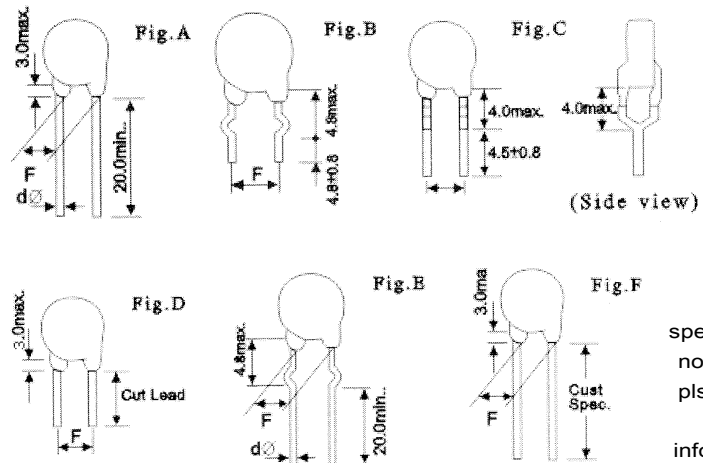

***Lead Style**

Code	Configuration
A	Straight Long
B	Outside Crimped Short
C	Vertical Crimped
D	Straight Short
E	Outside Crimped Long
F	Cust. Spec.(Over 25mm)

For specification not shown, pls contact us for information.

***Bulk Packaging**

Measurement Series / Q'ty	Min. / Plastic bag	Box (mm)	Carton (mm)
		D x W x H 240 x 170 x 100	D x W x H 370 x 250 x 230
05D(180L~751 K)	1000 pcs	5,000pcs/5 bags	20,000pcs/4 boxes
07D(180L~681 K)	1000 pcs	5,000pcs/10 bags	20,000pcs/4 boxes
07D(751K~821 K)	1000 pcs	4,000pcs/8 bags	16,000pcs/4 boxes
10D(180L~681 K)	500 pcs	2500pcs/5 bags	10,000pcs/4 boxes
10D(751K~112 K)	500 pcs	2,000pcs/4 bags	8,000pcs/4 boxes
14D(180L~391 K)	500 pcs	2,000pcs/4 bags	8,000pcs/4 boxes
14D(431K~681 K)	500 pcs	1,500pcs/3 bags	6,000pcs/4 boxes
14D(751K~182 K)	500 pcs	1,000pcs/2 bags	4,000pcs/4 boxes
20D(180L~361 K)	250 pcs	1,000pcs/4 bags	4,000pcs/4 boxes
20D(391K~471 K)	250 pcs	750pcs/3 bags	3,000pcs/4 boxes
20D(511K~821 K)	200 pcs	800pcs/4 bags	3,200pcs/4 boxes
20D(911K~182 K)	200 pcs	400pcs/2 bags	1,600pcs/4 boxes
25D	200 pcs	400pcs/2 bags	1,600pcs/4 boxes