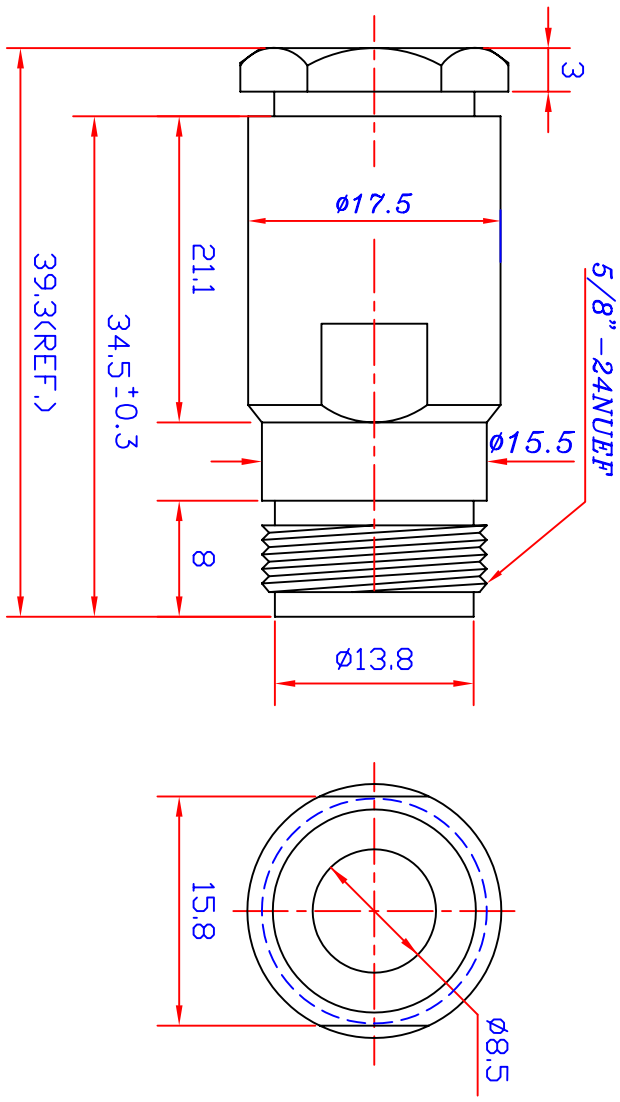

SPECIFICATION  
 N FEMALE CONNECTOR  
 CLAMP TYPE, RG58, DELRIN INSULATION , NICKEL PLATED  
 N 母, CALMP TYPE , RG58, 塑膠絕緣, 鍍鎳

PIN : GOLD

UNLESS OTHERWISE SPECIFIED  
 GENERAL TOLERANCES  
 0.5~6 = ±0.2  
 >6~30 = ±0.4  
 >30~120 = ±0.6

N FEMALE CLAMP TYPE

TL4453-58-BDNG  
 TL4453-58-BTGG

NO.	DESCRIPTION	QTY	MATERIAL	SPECIFICATION	REMARK
DRAW BY	周佩君	022508	1 : 2		TL4453-58-BDNG
DEGN BY					
APPD BY		UNIT	MM	PROJ	N CONNECTORS
DATE	DRAWG BY	REVISED		同利企業有限公司	TELE LONG ENTERPRISE CO.,LTD
					E-mail:rayyang@seed.net.tw
					DRAWING NO.
					TL4453-58-BDNG
					-TNS61-A