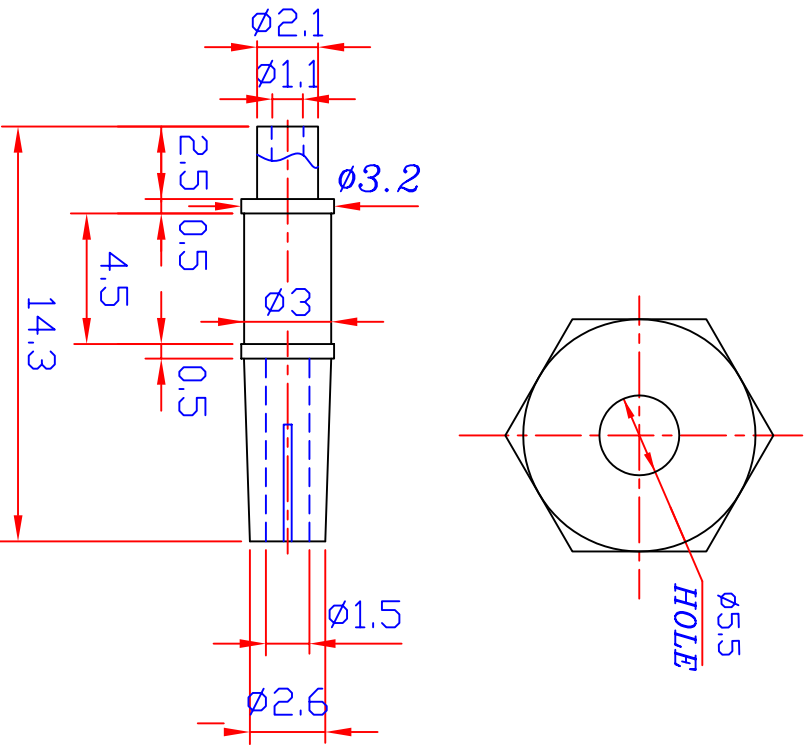

SPECIFICATION  
 N FEMALE CONNECTOR  
 CLAMP TYPE, RG58, DELRIN INSULATION , NICKEL PLATED  
 N 母, CALMP TYPE , RG58, 塑膠絕緣, 鍍鎳

PIN : GOLD

UNLESS OTHERWISE SPECIFIED  
 GENERAL TOLERANCES  
 0.5~6 = ±0.2  
 >6~30 = ±0.4  
 >30~120 = ±0.6

N FEMALE CLAMP TYPE

TL4453-58-BDNG  
 TL4453-58-BTGG

NO.	DESCRIPTION	QTY	MATERIAL	SPECIFICATION	REMARK
DRAW BY	周佩君	022508	1 : 2		TL4453-58-BDNG
DEGN BY					
APPD BY		UNIT	MM	PROJ	N CONNECTORS
DATE	DRAWG BY	REVISED		同利企業有限公司	TELE LONG ENTERPRISE CO.,LTD
					E-mail:rayyang@seed.net.tw
					DRAWING NO.
					TL4453-58-BDNG
					-TNS61-A