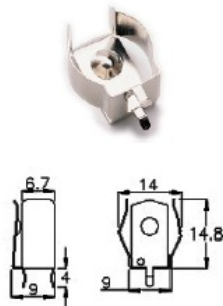

# BATTERY CLIPS

經營理念：誠信 勤勞 創新

SNAP ON

SNAP ON-1

BC-0301 FOR "AA" CLIP

BC-0302 FOR "AA" CLIP

BC-0401 FOR "AAA" CLIP

BC-0402 FOR "AAA" CLIP

BC-0403 FOR "AAA" CLIP

BH980 HOLDER

BH980-1 HOLDER

BH980-2 HOLDER

BH980-3 HOLDER

BH980-4 HOLDER

**. Tray and Reel Tape  
are acceptable for  
manufacturing**

品質政策：卓越管理 優良品質 準確交期