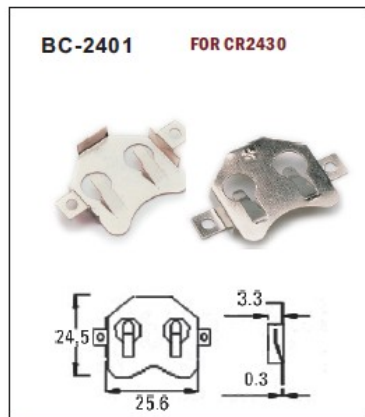

# BATTERY CLIPS

經營理念：誠信 勤勞 創新

SNAP ON

SNAP ON-1

BC-0301 FOR "AA" CLIP

BC-0302 FOR "AA" CLIP

BC-0401 FOR "AAA" CLIP

BC-0402 FOR "AAA" CLIP

BC-0403 FOR "AAA" CLIP

BH980 HOLDER

BH980-1 HOLDER

BH980-2 HOLDER

BH980-3 HOLDER

BH980-4 HOLDER

**. Tray and Reel Tape  
are acceptable for  
manufacturing**

品質政策：卓越管理 優良品質 準確交期