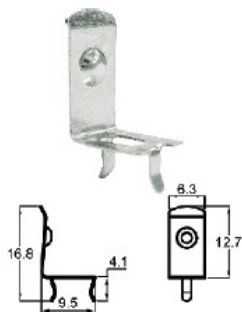

# BATTERY CLIPS

經營理念：誠信 勤勞 創新

SNAP ON

SNAP ON-1

BC-0301 FOR "AA" CLIP

BC-0302 FOR "AA" CLIP

BC-0401 FOR "AAA" CLIP

BC-0402 FOR "AAA" CLIP

BC-0403 FOR "AAA" CLIP

BH980 HOLDER

BH980-1 HOLDER

BH980-2 HOLDER

BH980-3 HOLDER

BH980-4 HOLDER

**. Tray and Reel Tape  
are acceptable for  
manufacturing**

品質政策：卓越管理 優良品質 準確交期