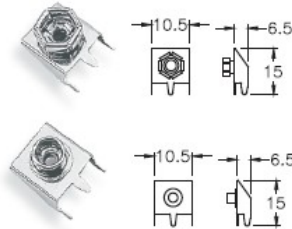

# BATTERY CLIPS

經營理念：誠信 勤勞 創新

SNAP ON

SNAP ON-1

BC-0301 FOR "AA" CLIP

BC-0302 FOR "AA" CLIP

BC-0401 FOR "AAA" CLIP

BC-0402 FOR "AAA" CLIP

BC-0403 FOR "AAA" CLIP

BH980 HOLDER

BH980-1 HOLDER

BH980-2 HOLDER

BH980-3 HOLDER

BH980-4 HOLDER

**. Tray and Reel Tape  
are acceptable for  
manufacturing**

品質政策：卓越管理 優良品質 準確交期