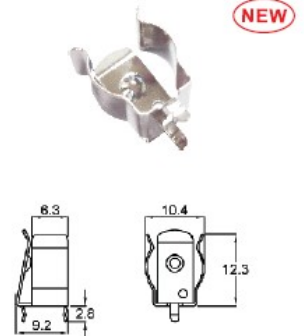

# BATTERY CLIPS

經營理念：誠信 勤勞 創新

SNAP ON

SNAP ON-1

BC-0301 FOR "AA" CLIP

BC-0302 FOR "AA" CLIP

BC-0401 FOR "AAA" CLIP

BC-0402 FOR "AAA" CLIP

BC-0403 FOR "AAA" CLIP

BH980 HOLDER

BH980-1 HOLDER

BH980-2 HOLDER

BH980-3 HOLDER

BH980-4 HOLDER

**. Tray and Reel Tape  
are acceptable for  
manufacturing**

品質政策：卓越管理 優良品質 準確交期