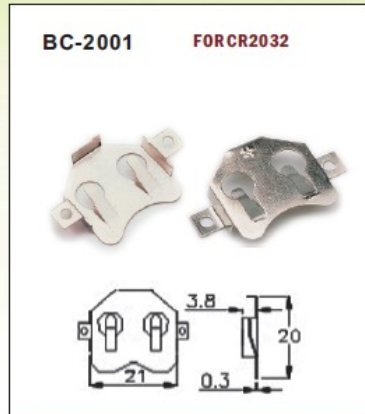

# BATTERY CLIPS

經營理念：誠信 勤勞 創新

SNAP ON

SNAP ON-1

BC-0301 FOR "AA" CLIP

BC-0302 FOR "AA" CLIP

BC-0401 FOR "AAA" CLIP

BC-0402 FOR "AAA" CLIP

BC-0403 FOR "AAA" CLIP

BH980 HOLDER

BH980-1 HOLDER

BH980-2 HOLDER

BH980-3 HOLDER

BH980-4 HOLDER

**. Tray and Reel Tape  
are acceptable for  
manufacturing**

品質政策：卓越管理 優良品質 準確交期