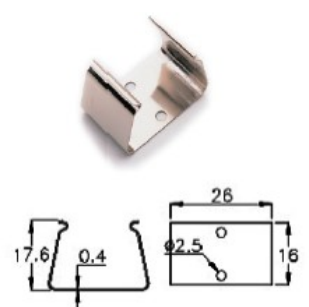

# BATTERY CLIPS

經營理念：誠信 勤勞 創新

SNAP ON

SNAP ON-1

BC-0301 FOR "AA" CLIP

BC-0302 FOR "AA" CLIP

BC-0401 FOR "AAA" CLIP

BC-0402 FOR "AAA" CLIP

BC-0403 FOR "AAA" CLIP

BH980 HOLDER

BH980-1 HOLDER

BH980-2 HOLDER

BH980-3 HOLDER

BH980-4 HOLDER

**. Tray and Reel Tape  
are acceptable for  
manufacturing**

品質政策：卓越管理 優良品質 準確交期