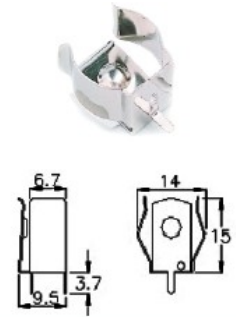

# BATTERY CLIPS

經營理念：誠信 勤勞 創新

SNAP ON

SNAP ON-1

BC-0301 FOR "AA" CLIP

BC-0302 FOR "AA" CLIP

BC-0401 FOR "AAA" CLIP

BC-0402 FOR "AAA" CLIP

BC-0403 FOR "AAA" CLIP

BH980 HOLDER

BH980-1 HOLDER

BH980-2 HOLDER

BH980-3 HOLDER

BH980-4 HOLDER

**. Tray and Reel Tape  
are acceptable for  
manufacturing**

品質政策：卓越管理 優良品質 準確交期