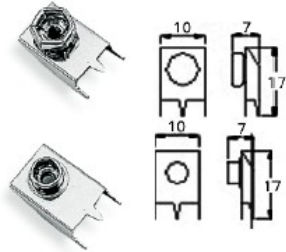

# BATTERY CLIPS

經營理念：誠信 勤勞 創新

SNAP ON

SNAP ON-1

BC-0301 FOR "AA" CLIP

BC-0302 FOR "AA" CLIP

BC-0401 FOR "AAA" CLIP

BC-0402 FOR "AAA" CLIP

BC-0403 FOR "AAA" CLIP

BH980 HOLDER

BH980-1 HOLDER

BH980-2 HOLDER

BH980-3 HOLDER

BH980-4 HOLDER

**. Tray and Reel Tape  
are acceptable for  
manufacturing**

品質政策：卓越管理 優良品質 準確交期