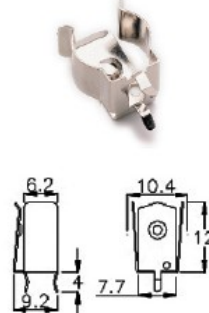

# BATTERY CLIPS

經營理念：誠信 勤勞 創新

SNAP ON

SNAP ON-1

BC-0301 FOR "AA" CLIP

BC-0302 FOR "AA" CLIP

BC-0401 FOR "AAA" CLIP

BC-0402 FOR "AAA" CLIP

BC-0403 FOR "AAA" CLIP

BH980 HOLDER

BH980-1 HOLDER

BH980-2 HOLDER

BH980-3 HOLDER

BH980-4 HOLDER

**. Tray and Reel Tape  
are acceptable for  
manufacturing**

品質政策：卓越管理 優良品質 準確交期