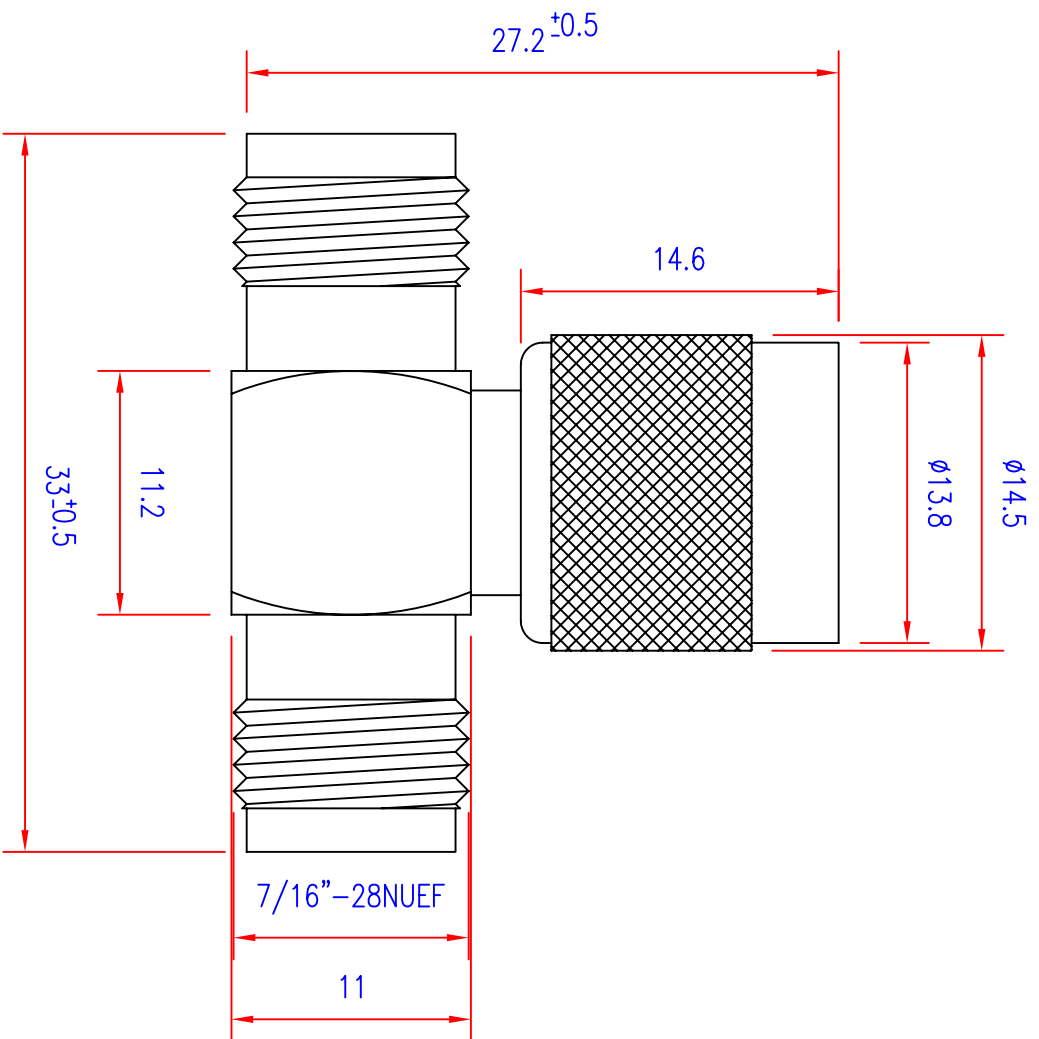

SPECIFICATION
 TNC CONNECTOR
 T-TYPE TNC MALE TO DOUBLE TNC FEMALE
 DELRIN INSULATION, NICKEL PLATED
 TNC 公T型 TO 2 TNC 母, 本體:鍍鎳, 接觸點:鍍金

UNLESS OTHERWISE SPECIFIED
 GENERAL TOLERANCES
 $0.5 \sim 6 = \pm 0.2$
 $>6 \sim 30 = \pm 0.4$
 $>30 \sim 120 = \pm 0.6$

NO.	DESCRIPTION	QTY	MATERIAL	SPECIFICATION	REMARK
DRAW BY	周耀君	0222608	1 : 3		TL4534-BDNG
DEGN BY					
APPD BY			MM		TNC CONNECTOR

DATE	DRAWNG BY	REVISED	△	同利企業有限公司	TELE LONG ENTERPRISE CO.,LTD	DRAWING NO.	TL4534-BDNG -TNS61-A
------	-----------	---------	---	----------	------------------------------	-------------	-------------------------