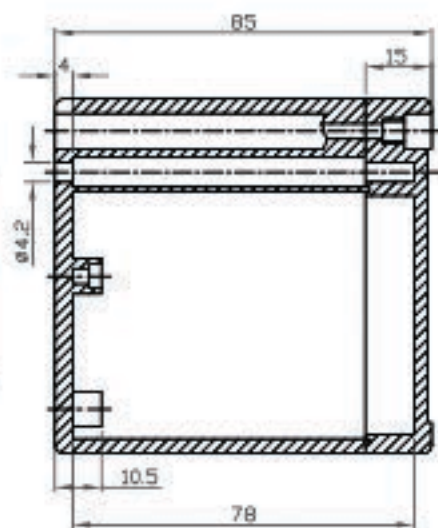

# G2105/G3109

VIEW OF BASE

VIEW OF LID

宜又實業有限公司  
GAINTA INDUSTRIES LTD.

設計 DES'D  
BY

繪圖 DRA'D  
BY

核圖 CHK'D  
BY

比例 SCALE