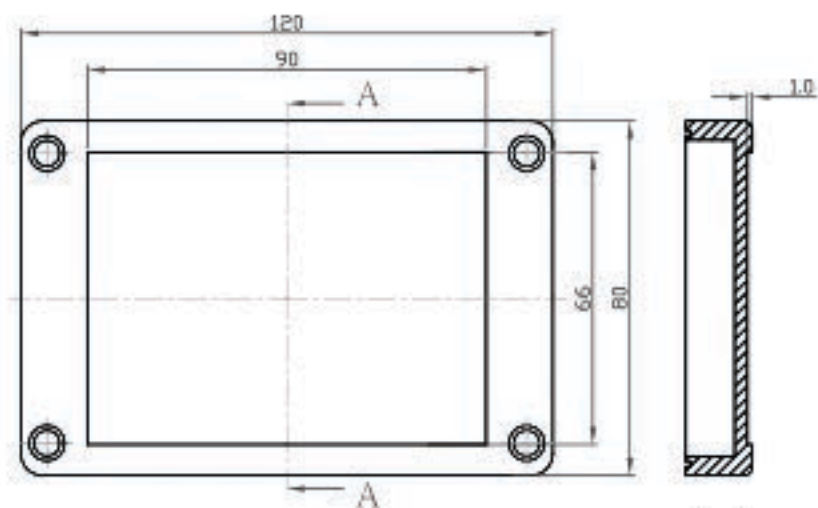

# G2105/G3109

VIEW OF BASE

VIEW OF LID

宜又實業有限公司  
GAINTA INDUSTRIES LTD.

設計 DES'D  
BY

繪圖 DRA'D  
BY

核圖 CHK'D  
BY

比例 SCALE