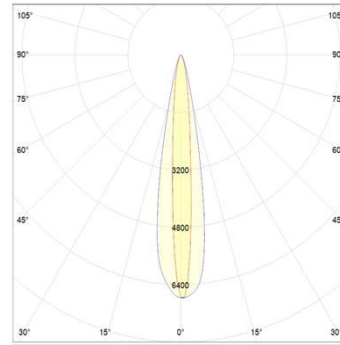

3.OPTICAL DATA

1) Simulation Data

Brand: CREE XPE

LED model: 3535

Light colour: Wihite

FWTM: H37.8°,V29.1°

FWHM: H21.4°,V10.6°

2) Test Data