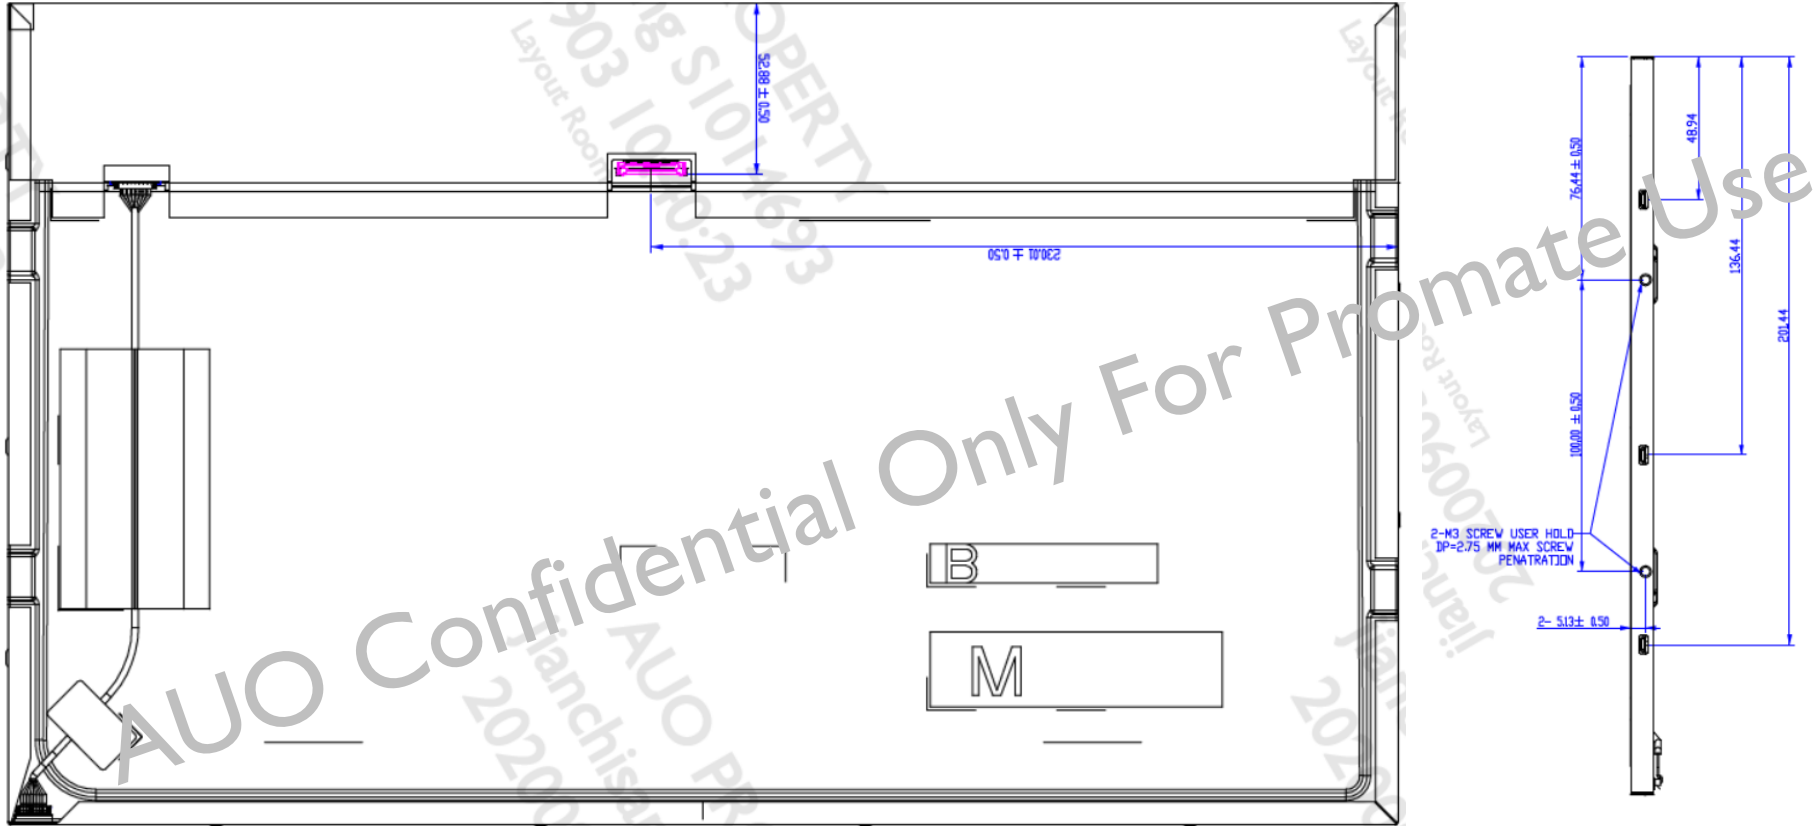

2D Drawing – Rear