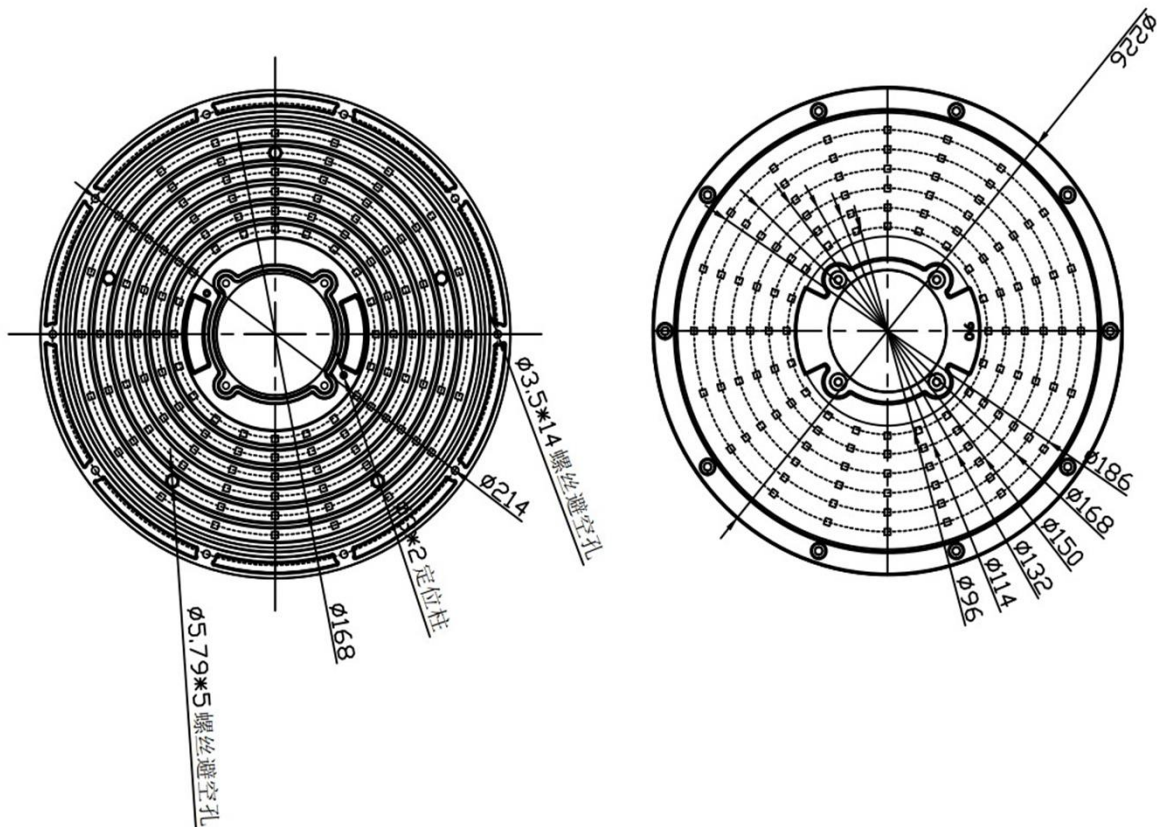

DATASHEET

UFO Highbay Lens

S01.01.01.128 _UFO-D226-XX-60-SE

1.General Information

- ✓ Lens Material: PC
- ✓ Size: D226MM
- ✓ Beam angle: 60°
- ✓ Compatibility: 2835 3030
- ✓ Efficiency: 96%
- ✓ Fasten: Screw
- ✓ IP class: IP65
- ✓ Seal: Silicon gasket
- ✓ RoHS: YES
- ✓ Color: Matt

2.MECHANICAL SPECIFICATION

UNIT:MM

3.OPTICAL DATA

1) Simulation Data

Brand: Luxeon

LED model: 2835

Light colour: White

FWTM: H108.3°,V108.5°

FWHM: H66.6°,V66.6°

2) Test Data

Brand: Not simulate

LED model: Not simulate

Light colour: Not simulate

FWTM: Not simulate

FWHM: Not simulate

4.Usage and Maintenance