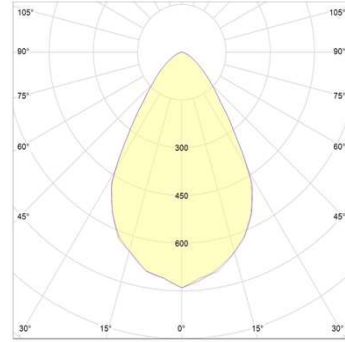

DATASHEET

UFO Highbay Lens

S01.01.01.128 _UFO-D226-XX-60-SE

1.General Information

- ✓ Lens Material: PC
- ✓ Size: D226MM
- ✓ Beam angle: 60°
- ✓ Compatibility: 2835 3030
- ✓ Efficiency: 96%
- ✓ Fasten: Screw
- ✓ IP class: IP65
- ✓ Seal: Silicon gasket
- ✓ RoHS: YES
- ✓ Color: Matt

2.MECHANICAL SPECIFICATION

UNIT:MM

3.OPTICAL DATA

1) Simulation Data

Brand: Luxeon

LED model: 2835

Light colour: White

FWTM: H108.3°,V108.5°

FWHM: H66.6°,V66.6°

2) Test Data

Brand: Not simulate

LED model: Not simulate

Light colour: Not simulate

FWTM: Not simulate

FWHM: Not simulate

4.Usage and Maintenance